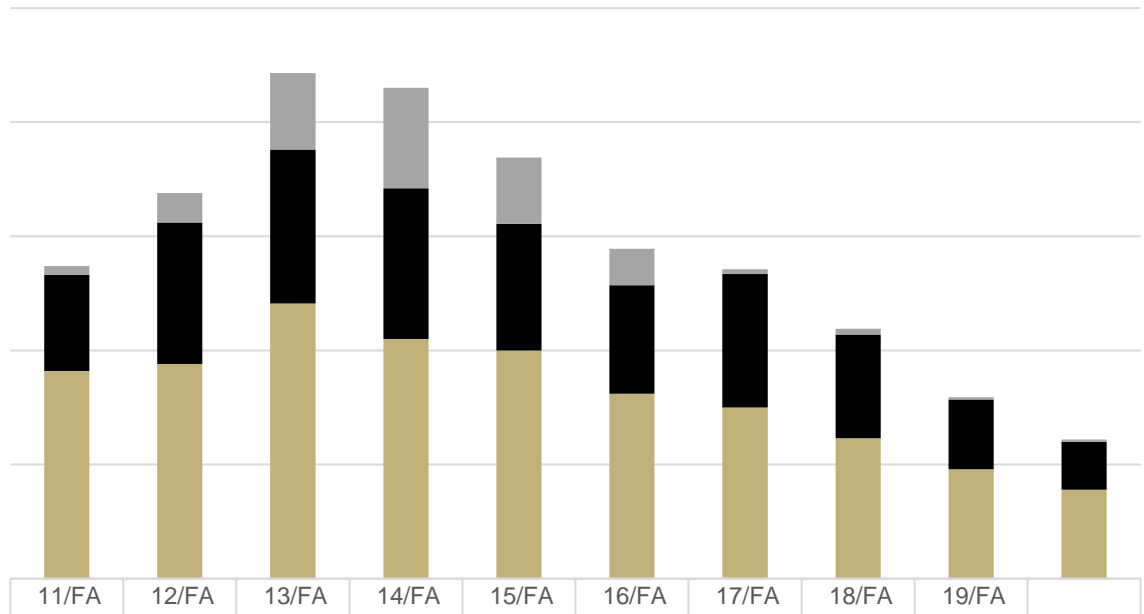

Nebraska Wesleyan University Headcounts 11/FA to 20/FA

Headcount by Student Type, 11/FA to

Adult Undergraduate Headcount by Location, 11/FA to 20/FA

Graduate Headcount by Location, 11/FA to 20/FA